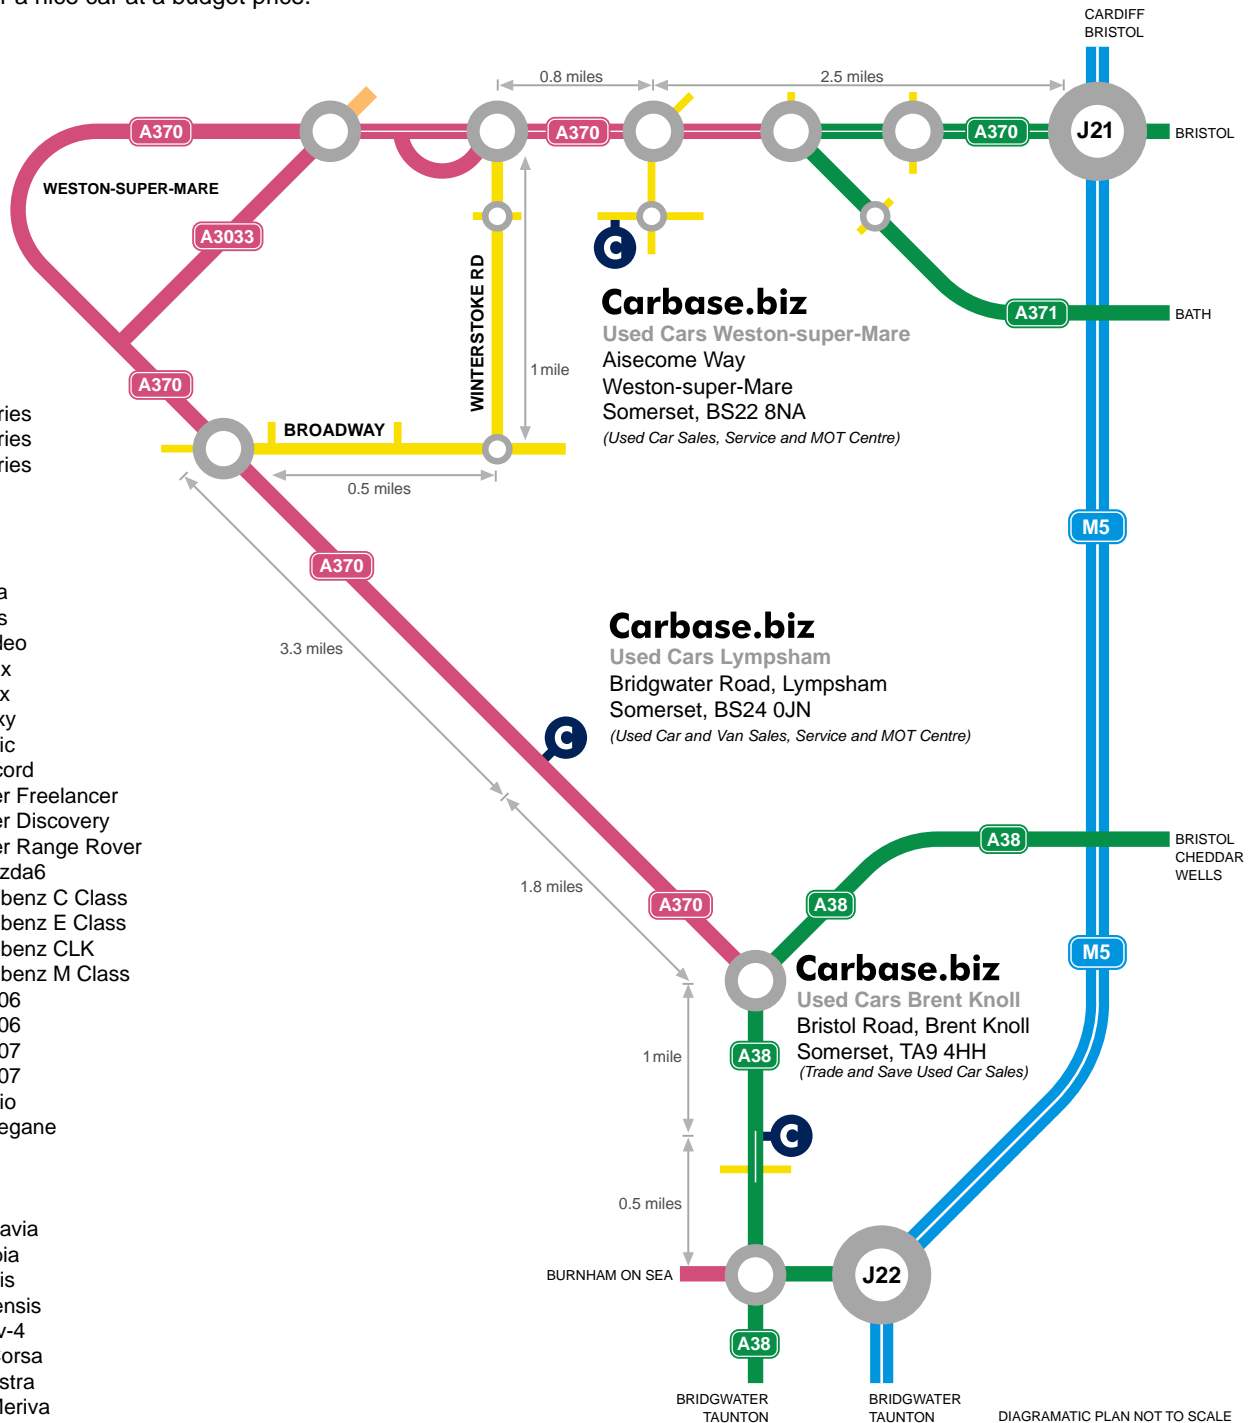

Carbase the used car supermarket Somerset. Minutes from Bristol, Bath, Bridgwater and Taunton, just over the bridge from Cardiff, down the M5 from Birmingham, up the M5 from Exeter and within easy reach of anyone across Somerset or with access to the M4, M6 or M25.

The map shows the best route between each of the sites and the location of the two Service and MOT Centres at Weston-super-Mare and Lympsham. Lympsham is the location for car and commercial vehicle sales, while the Brent Knoll site specialises in Trade and Save Vehicles for those looking for a nice car at a budget price.

Used Cars for Sale Weston Super Mare, Bristol area from Carbase.biz include:

- Used Audi A3
- Used Audi A4
- Used Audi A5
- Used Audi A6
- Used Audi TT
- Used Bmw 1 Series
- Used Bmw 3 Series
- Used Bmw 5 Series
- Used Bmw X3
- Used Bmw X5
- Used Fiat Punto
- Used Ford Ka
- Used Ford Fiesta
- Used Ford Focus
- Used Ford Mondeo
- Used Ford C Max
- Used Ford S Max
- Used Ford Galaxy
- Used Honda Civic
- Used Honda Accord
- Used Land Rover Freelancer
- Used Land Rover Discovery
- Used Land Rover Range Rover
- Used Mazda Mazda6
- Used Mercedes-benz C Class
- Used Mercedes-benz E Class
- Used Mercedes-benz CLK
- Used Mercedes-benz M Class
- Used Peugeot 106
- Used Peugeot 206
- Used Peugeot 207
- Used Peugeot 307
- Used Renault Clio
- Used Renault Megane
- Used Saab 93
- Used Seat Ibiza
- Used Seat Leon
- Used Skoda Octavia
- Used Skoda Fabia
- Used Toyota Yaris
- Used Toyota Avensis
- Used Toyota Rav-4
- Used Vauxhall Corsa
- Used Vauxhall Astra
- Used Vauxhall Meriva
- Used Vauxhall Vectra
- Used Vauxhall Zafira
- Used Volkswagen Polo
- Used Volkswagen Golf
- Used Volkswagen Passat

Opening Hours:

Mon to Fri: 8.30am to 8.00pm (Brent Knoll 8.30am to 7.00pm)
Sat 8.30am to 6.00pm, Sunday & Bank Holidays 10.00am to 5.00pm